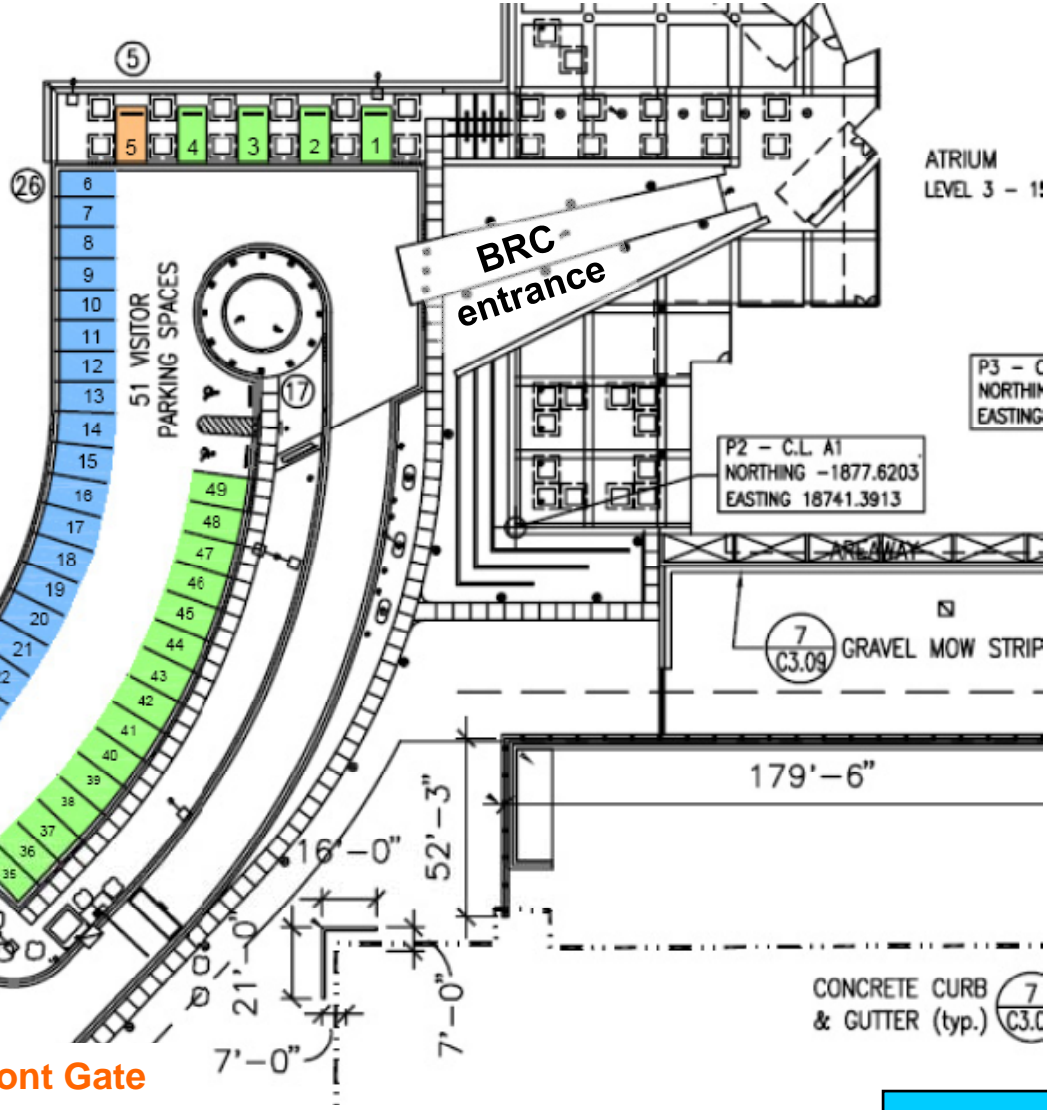

I-895N

Lombard St

Bayview Blvd

BRC UPPER LEVEL
PARKING AREA

BLUE = NIA
GREEN = NIDA
ORANGE = ORF

Front Gate

NIDA

GRC